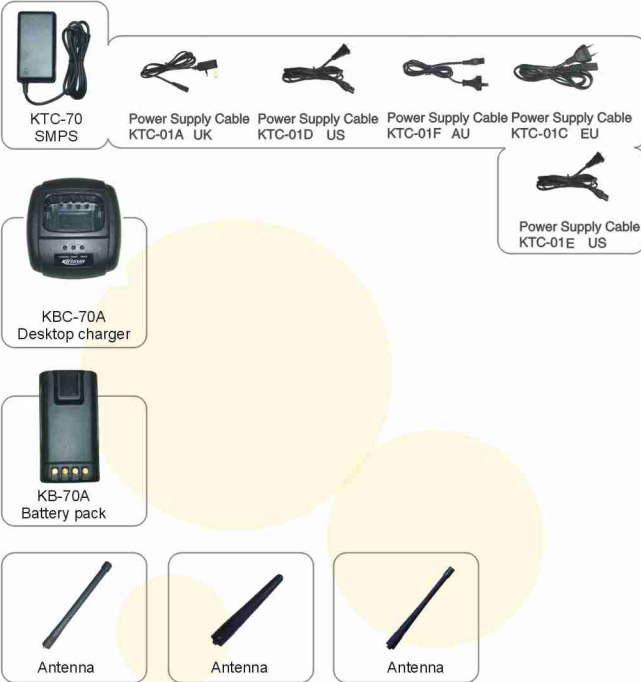

Standard accessories

The standard accessories supplied for the radio have a variety of specification options adaptable to different countries and regions.

Optional Accessories:

PT7200

SPECIFICATIONS

General

Frequency range	136~174MHz, 350~400MHz 400~470MHz, 450~520MHz
Number of Channels	16
Power Supply	7.5V DC $\pm 20\%$
Operating temperature	-25°C ~+55°C
Battery(Standard)	Li-poly 1700mAh,7.2V
Dimension(W×H×D)	54.5 mm×113 mm×35 mm
Weight	370g(with battery and antenna)

KIRISUN

PT7200

The PT-7200 series presents the KIRISUN'S latest technology in Land Mobile Radio design. Simple operation for everyone offers a powerful and reliable tool for your daily Business.

It's durable construction is resistant to shock and vibration, you can even use it in rain. The Password Protection, Scrambler Encryption and enhanced multiple 2-Tone/5-Tone make the communication more safe and security. Wide range frequency coverage, loud and clear audio, built-in signalings and customizable alerts, the PT-7200 will easily exceed your expectations.

ADVANTAGES

- **Simple operation and easy-to-use**
Only 4 keys, volume and channel knobs, anyone could use the PT-7200 before special training to get down to the business of communication without fuss.
- **Channel Annunciation**
The channel annunciation feature can automatically "read out" the selected channel number. This eye-free user interface is great for portables worn on a belt, in a pocket or in dark environments.
- **Programmable function keys**
The side keys and the top emergency key are programmable for most of the many functions available on the PT-7200, permitting a customized fit for specific users.
- **Tough and water resistant**
Built tough to take rough treatment, the PT-7200 has passed the IP54 and MIL-STD 810 "blowing rain" water resistance tests. It also meets or exceeds 11 other MIL-STD 810 C/D/E environmental standards. Indoors or out, rain or shine, the PT-7200 is ready to talk.